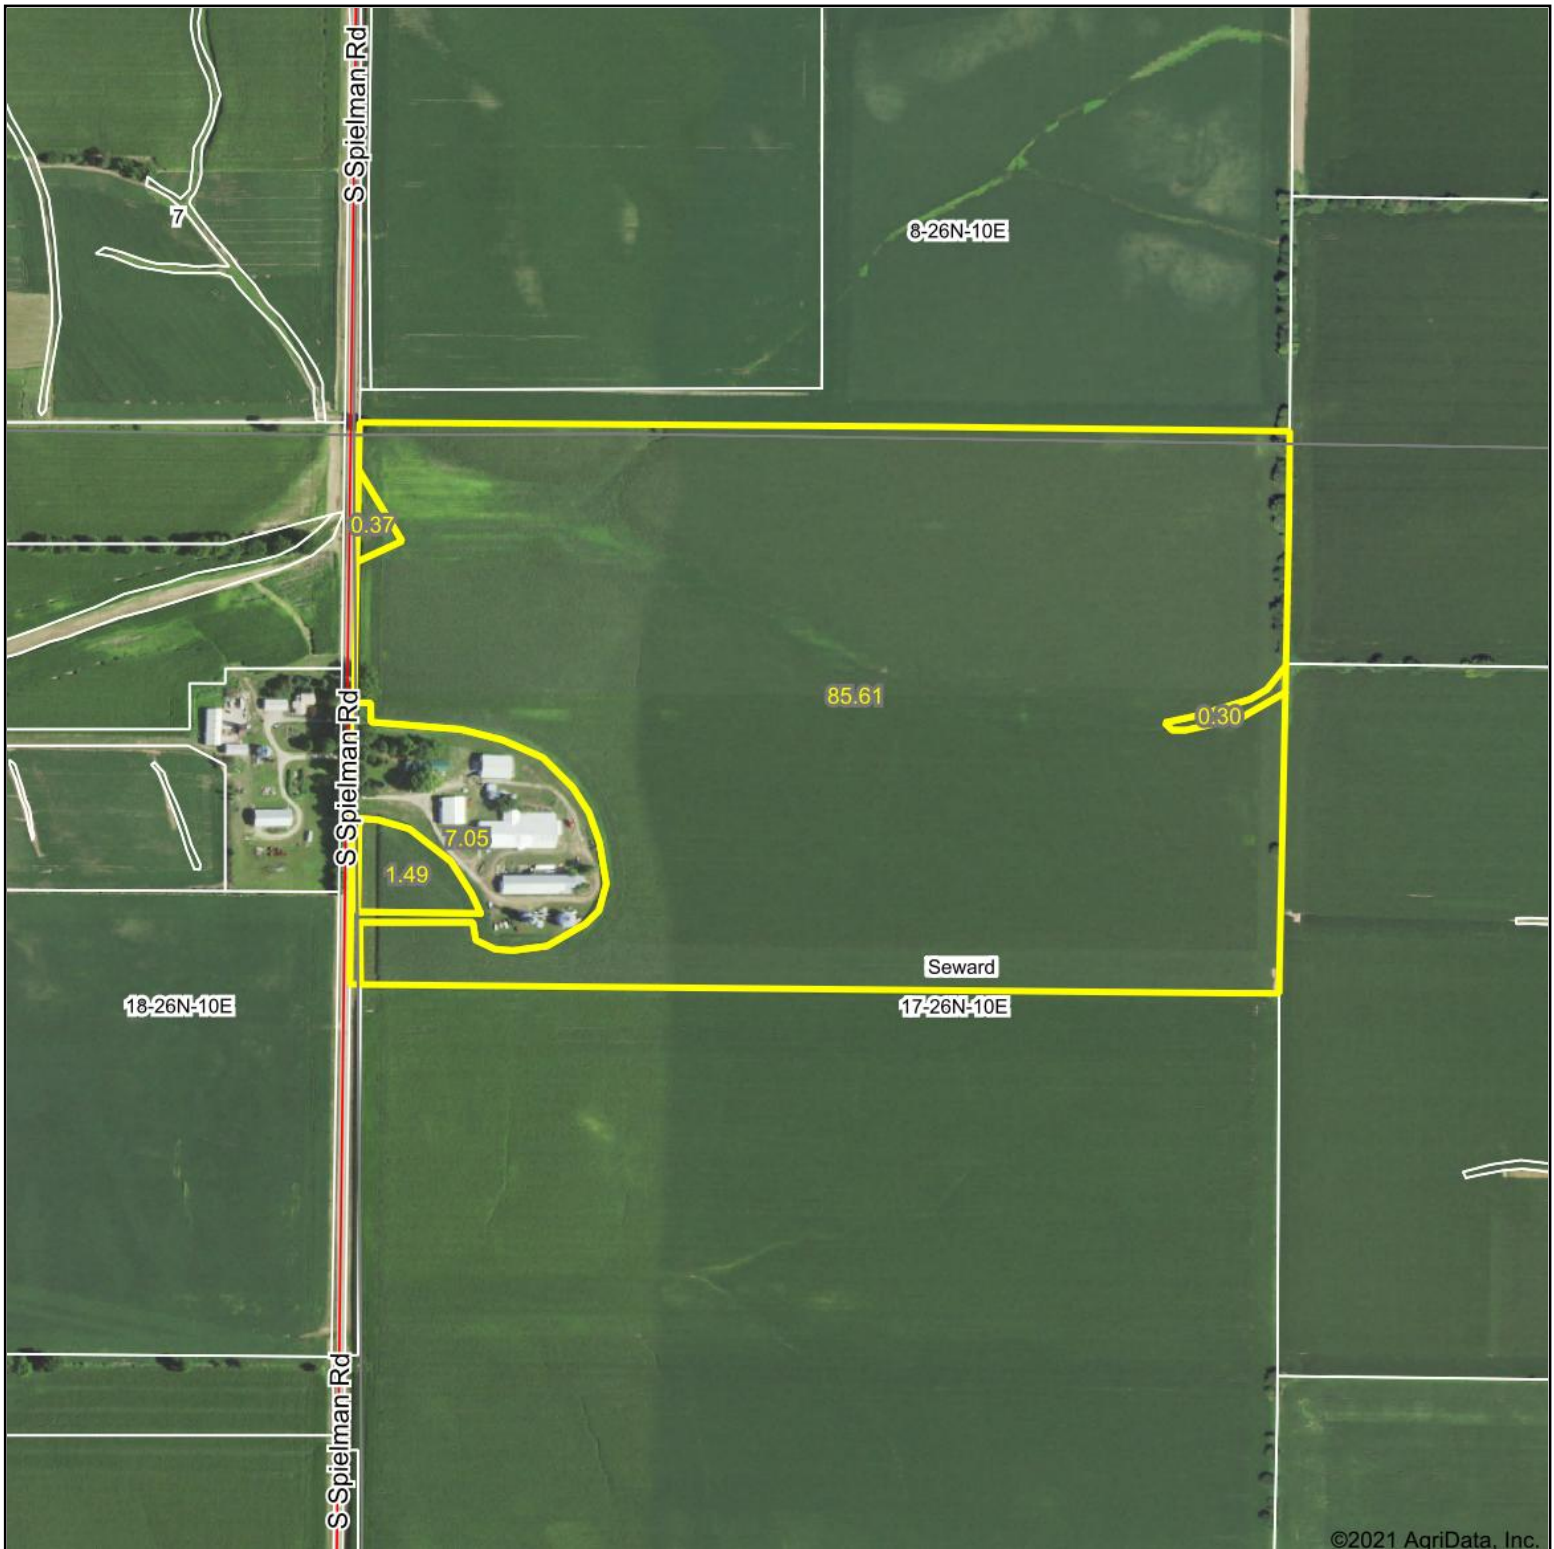

Aerial Map

Map Center: 42° 15' 26.79, -89° 22' 24.04

17-26N-10E
Winnebago County
Illinois

3/23/2021