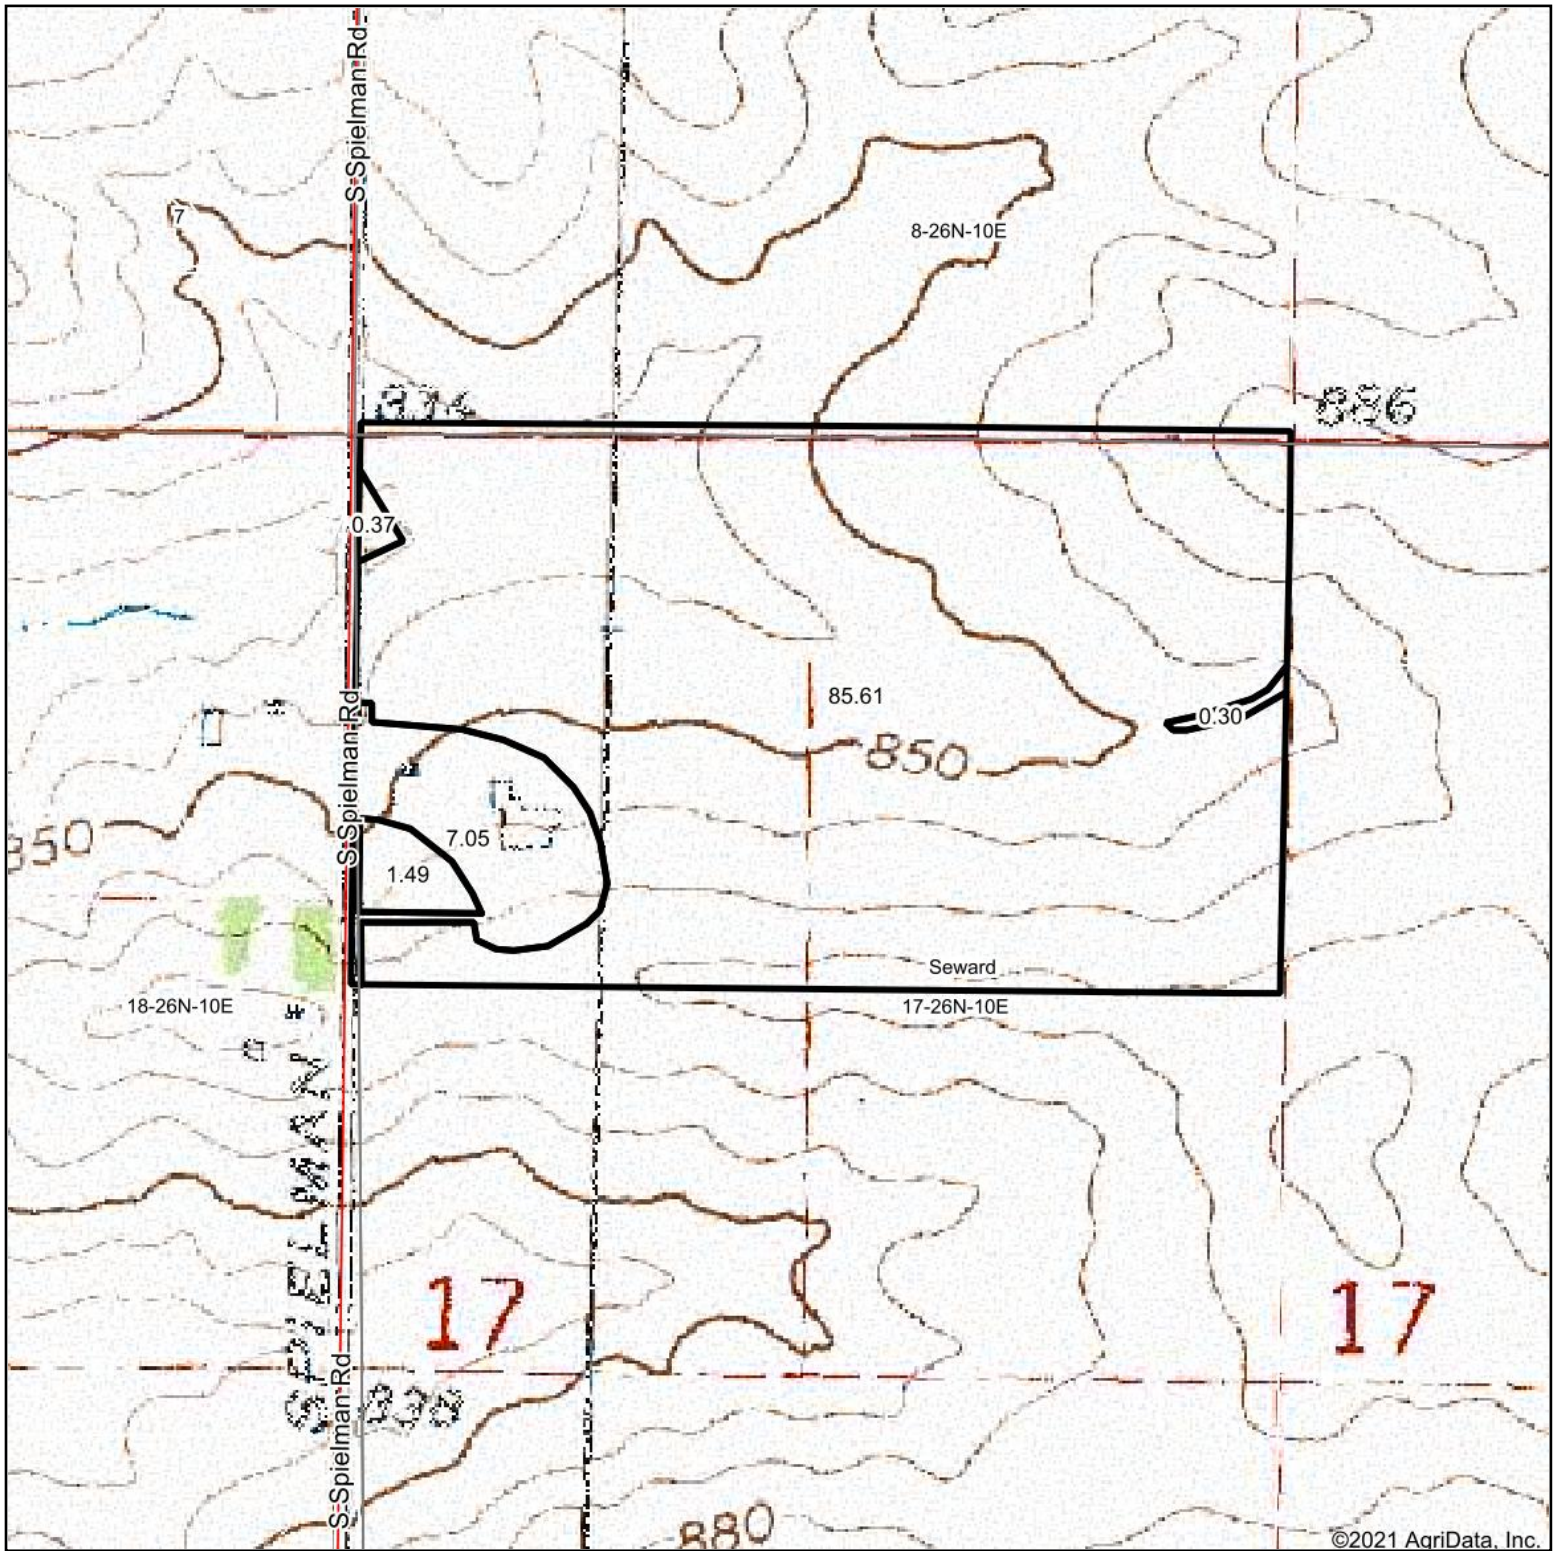

Topography Map

©2021 AgriData, Inc.

map center: 42° 15' 26.79, -89° 22' 24.04

17-26N-10E
Winnebago County
Illinois

3/23/2021

Maps Provided By:

© AgriData, Inc. 2021 www.AgriDataInc.com